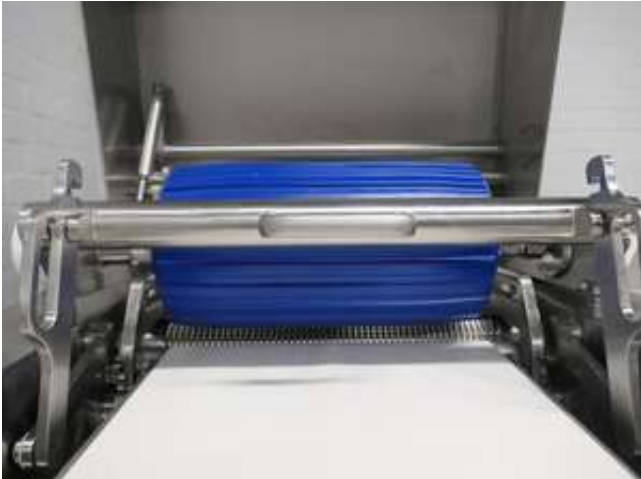

## Weber derinding machine

Product number	3052
Type	ASB460
Serial number	125
Year of construction	2008
Belt width	395 mm
Cutting width	460 mm
Cutting thickness	0 - 4 mm
Power	3 x 400V, 50Hz, 1.1kW
Dimensions	2050 x 900 x 1300 mm
Weight	370 kg