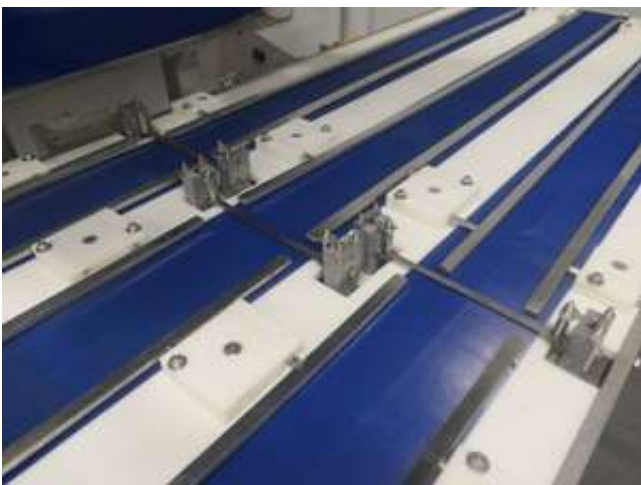

## Equimex schnitzel slicer

Product number	2968
Type	HS500-3
Serial number	A134
Year of construction	2001
Lanes	3 pieces
Belt width	3x 150 mm
Capacity	up to 1440 pc/hr
Power	3 x 400V, 50Hz, 1.75kW
Dimensions	2300 x 1200 x 1200 mm
Weight	600 kg