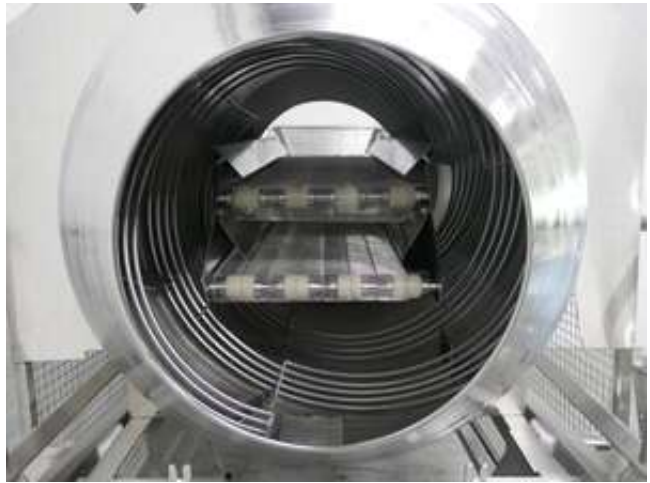

VAN ZUTPHEN BV

USED FOOD MACHINERY

Blackrow drum coating machine

Product number	2152J
Type	Crumb breader
Serial number	3028-123044
Year of construction	2014
Belt width outfeed	400 mm
Dimensions	4400 x 1450 x 1800 mm

Infeed belt elevator

Serial number	5083-130134-A
Year of construction	2016
Belt width	300 mm
With crumb feeding screw	

Geïnteresseerd? Neem contact met ons op!

Telefoonnummer: +31 (0)499 390964

E-mailadres: info@vanzutphen.nl